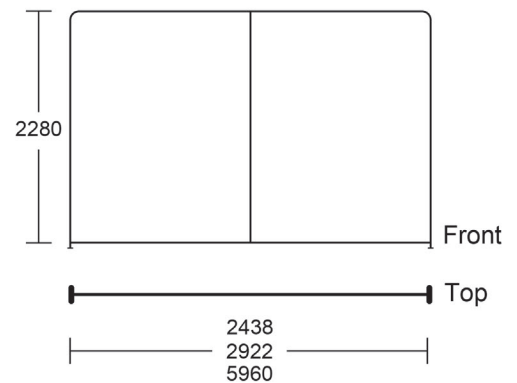

EZY FRAME CURVED - 2.4m & 3.0m wide

Follow the label instructions to assemble the frame

1

CONNECT

2

PRESS

3

If can't snap when dismantle the frame,Pls push the tube forwardly,then push again.

Accessories:

1. Halogen and LED light
2. Hard case

Graphic Sizes:

- | | |
|------------|-------------------|
| 2.4m Frame | 2280mmH x 2580mmW |
| 3.0m Frame | 2280mmH x 3180mmW |

EZY FRAME STRAIGHT - 2.4m, 3.0m & 6m

Follow the label instructions to assemble the frame

If can't snap when dismantle the frame,Pls push the tube forwardly,then push again.

Accessories:

1. Halogen and LED light
2. Hard case

Graphic Sizes:

2.4m Frame	2290mmH x 2480mmW
3.0m Frame	2280mmH x 2960mmW
6.0m Frame	2290mmH x 5980mmW