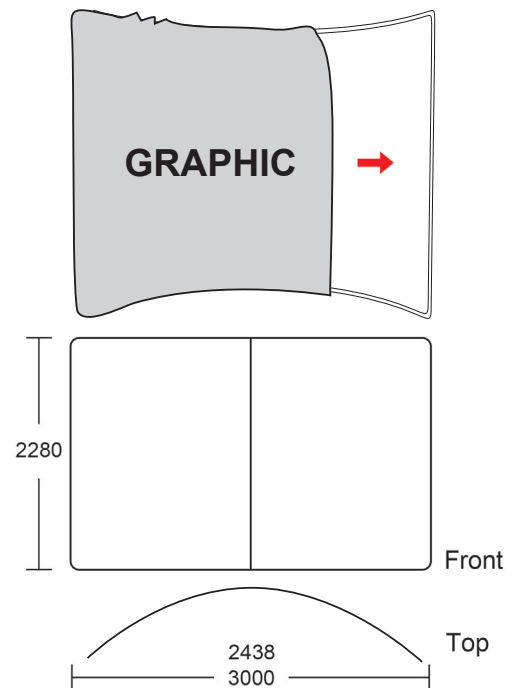

EZY FRAME CURVED - 2.4m & 3.0m wide

Follow the label instructions to assemble the frame

1

CONNECT

2

PRESS

3

If can't snap when dismantle the frame,Pls push the tube forwardly,then push again.

Accessories:

1. Halogen and LED light
2. Hard case

Graphic Sizes:

- | | |
|------------|-------------------|
| 2.4m Frame | 2280mmH x 2580mmW |
| 3.0m Frame | 2280mmH x 3180mmW |

EZY FRAME STRAIGHT - 2.4m, 3.0m & 6m

Follow the label instructions to assemble the frame

If can't snap when dismantle the frame,Pls push the tube forwardly,then push again.

Accessories:

1. Halogen and LED light
2. Hard case

Graphic Sizes:

2.4m Frame	2290mmH x 2480mmW
3.0m Frame	2280mmH x 2960mmW
6.0m Frame	2290mmH x 5980mmW