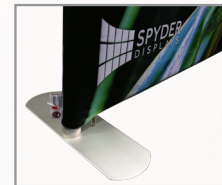

EZYFRAME SERIES

The EzyFrame fabric wall is a high impact and a cost effective display solution.

This popular fabric stretch frame display is lightweight, made from durable high-quality aluminum and has a sleek square corner finish.

Graphic Material

260gsm crease-free polyester LightBox textile.
Dye sublimation printing.

Easy tool free build

Sturdy feet

Heavy-duty carry bag

Curved frame available